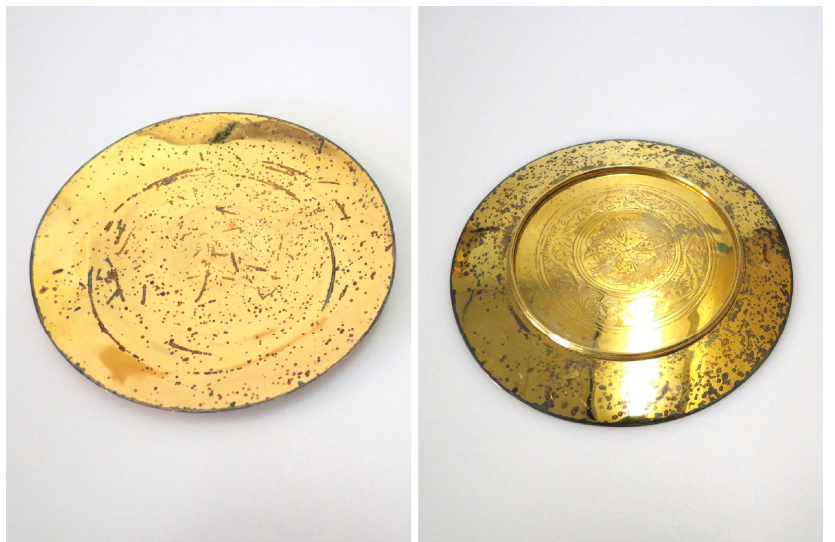

SOX-072

Paten

Gold-plated paten with inscription.

1 cm x 14 cm x 14 cm

Dented on edges. Requires cleaning and/or re-plating.

SOX-074

Paten

Sterling paten with cross detail.

0.5 cm x 11 cm x 11 cm

Requires cleaning and/or re-plating.

SOX-075

Paten

Gold-plated silver paten with crown of thorns detail.

1 cm x 14 cm x 14 cm

Tarnished. Requires cleaning and/or re-plating.

SOX-080

Paten

Two-tone sterling paten with coat of arms detail.

1 cm x 14 cm x 14 cm

Requires cleaning and/or re-plating.

SOX-164

Paten

Gold-coloured paten with decorative detail.

Very tarnished. Requires cleaning and/or re-plating.

SOX-165

Paten

Gold-coloured paten with cross detail.

Scratches and wear. Requires cleaning and/or re-plating.

SOX-225

Paten

Gold-coloured paten.
Small divots on surface.

5.5 inch diameter