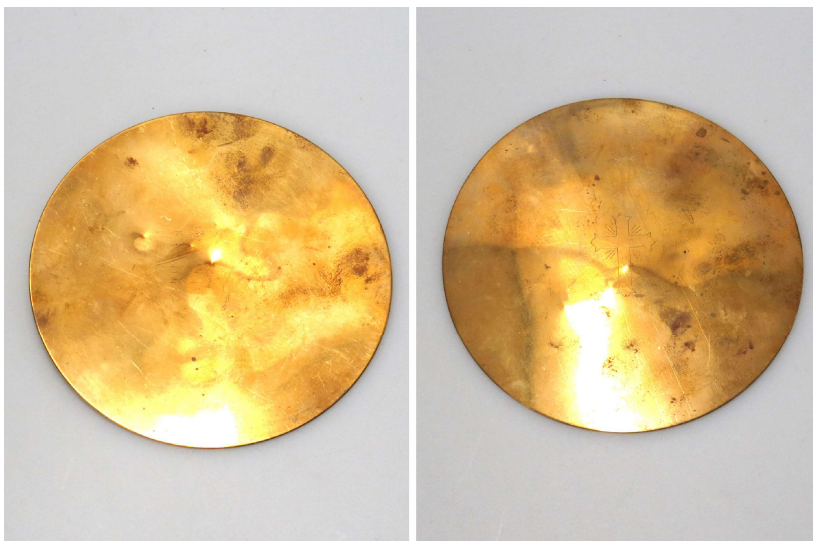

SOX-072

Paten

Gold-plated paten with inscription.

1 cm x 14 cm x 14 cm

Dented on edges. Requires cleaning and/or re-plating.

SOX-074

Paten

Sterling paten with cross detail.

Paten

Two-tone sterling paten with coat of arms detail.

1 cm x 14 cm x 14 cm

Requires cleaning and/or re-plating.

SOX-164

Paten

Gold-coloured paten with decorative detail.

Very tarnished. Requires cleaning and/or re-plating.

SOX-165

Paten

Gold-coloured paten with cross detail.

Scratches and wear. Requires cleaning and/or re-plating.

SOX-225

Paten

Gold-coloured paten.
Small divots on surface.

5.5 inch diameter

Requires cleaning and/or re-plating

SOX-226

Paten

Large gold-coloured paten with
decorative handles

8.5 inches across

Requires cleaning and/or re-plating

SOX-319

Paten