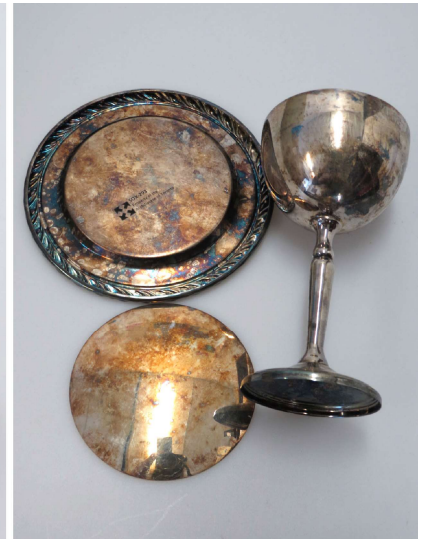

SOX-293

Chalice Paten

Set of small chalice and two patens.

6 inches high

Tarnished.